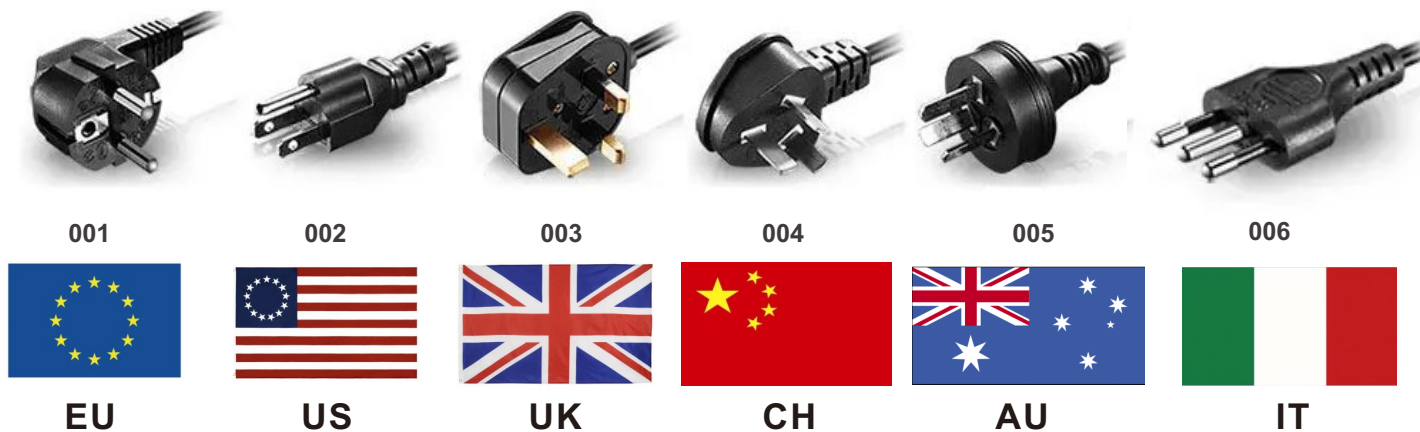

▶ Plug

Plug can be optional as required ,Please contact sales.