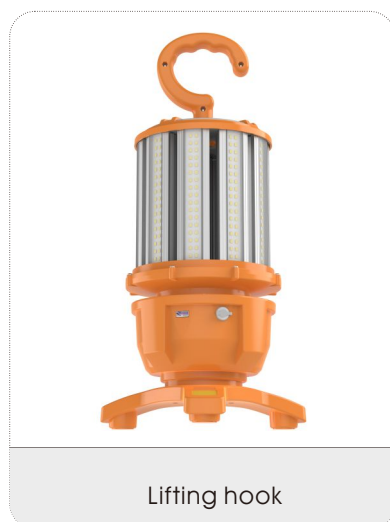

DATA SHEET

Power	50W
Model	BB-HJD-50W-Q3
Luminous Flux	Mode1: 7500lm$\pm$10%; Mode2: 4000lm$\pm$10%; Mode3: 2000lm$\pm$10%
Dimensions (Lamps)	$\varnothing$165X428mm
Net weight	2.2kg
Luminous Efficacy	$\geq$150lm/w
Voltage	100-277VAC50/60Hz
CCT	2700K SW / 3000K WW / 4100K NW / 5000K DW / 5700K CW / 6500K SCW
CRI	80+
Battery capacity	14.8V/7800mAh
USB output	5V/2A
Charging time	8H
Life Span	50,000 hours at 25°C
Operation Temp.	-40 to +45°C
Driver	Internal Power Supply.
Light Source	2835 SMD LED
Beam Angle	360° or 180°
Cover	Transparent cover(default)
Lamp Base	1.Lifting hook;2.Lifting ring 3.With 4-8'tripod
PF	>0.95
Warranty	5Years

► Usage