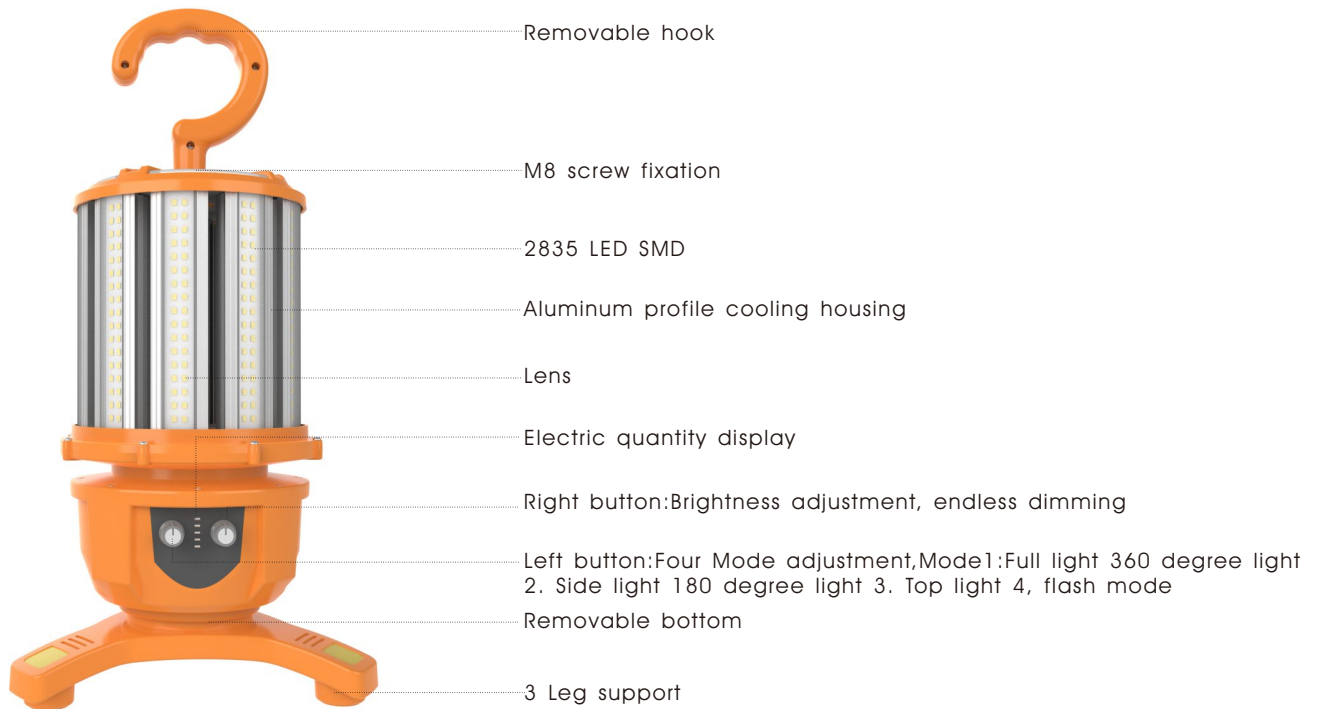

▶ Detail

FRONT