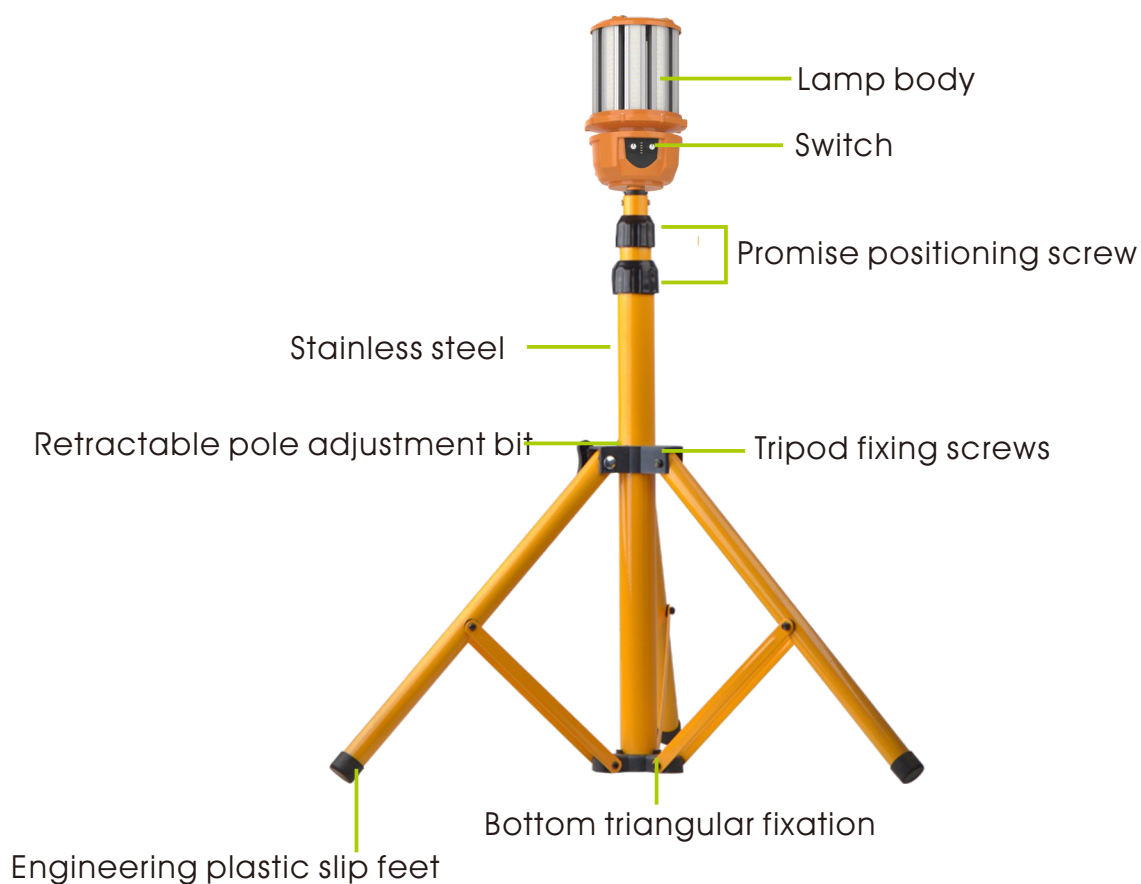

- **Detachable power cord**

The power cord is detachable. There is a charging port on the fixture, which can unplug the power cord when using the built-in battery. It is more convenient for mobile use. And there is also a USB power output port on the fixture, you can charge mobile electronic products.

- **Knob switch function**

The left knob mainly controls the light mode like 360°/180°/spotlight/warnlight mode, the right knob mainly controls the product switch and brightness, and the power capacity can be checked in the middle of the knobs.

- **Different usages**

Portable with your hands, hanging with hook, tripod stand for options

DATA SHEET

Power	50W
Model	BB-HJD-50W-Q3
Luminous Flux	Mode1: 7500lm \pm 10%; Mode2: 4000lm \pm 10%; Mode3: 2000lm \pm 10%
Dimensions (Lamps)	\varnothing 165X428mm
Net weight	2.2kg
Luminous Efficacy	\geq 150lm/w
Voltage	100-277VAC50/60Hz
CCT	2700K SW / 3000K WW / 4100K NW / 5000K DW / 5700K CW / 6500K SCW
CRI	80+
Battery capacity	14.8V/7800mAh
USB output	5V/2A
Charging time	8H
Life Span	50,000 hours at 25 $^{\circ}$ C
Operation Temp.	-40 to +45 $^{\circ}$ C
Driver	Internal Power Supply.
Light Source	2835 SMD LED
Beam Angle	360 $^{\circ}$ or 180 $^{\circ}$
Cover	Transparent cover(default)
Lamp Base	1.Lifting hook;2.Lifting ring 3.With 4-8'tripod
PF	>0.95
Warranty	5Years

▶ Plug

Plug can be optional as required ,Please contact sales.

▶ Tripod Stand

Tripod stand is optional(Adjustable height 0.6m~1.6m).

Customers can choose according to their needs.If necessary, please contact sales.