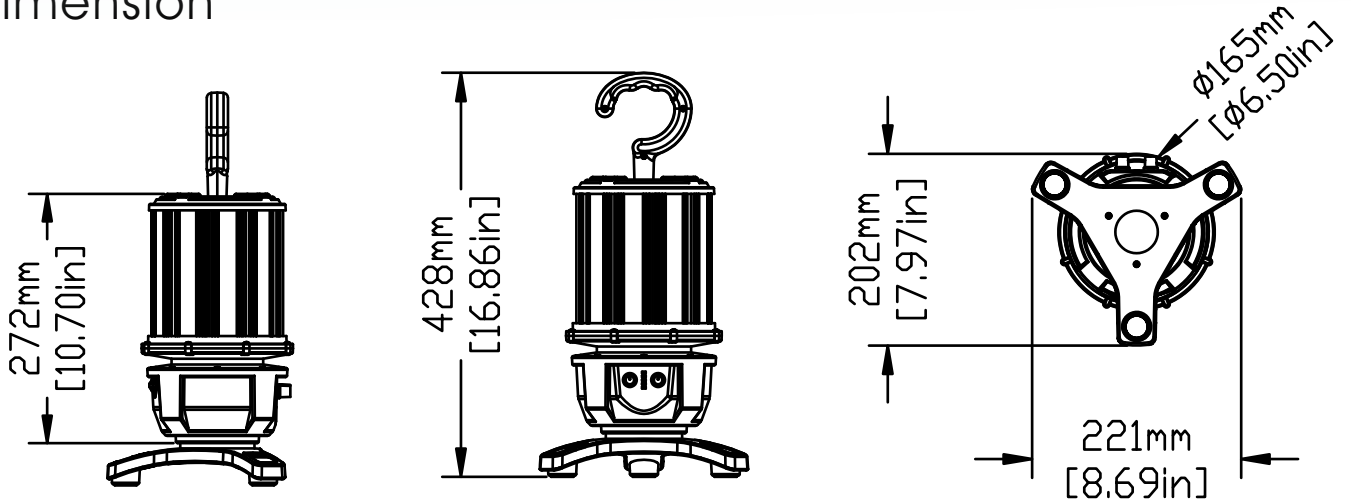

▶ Dimension