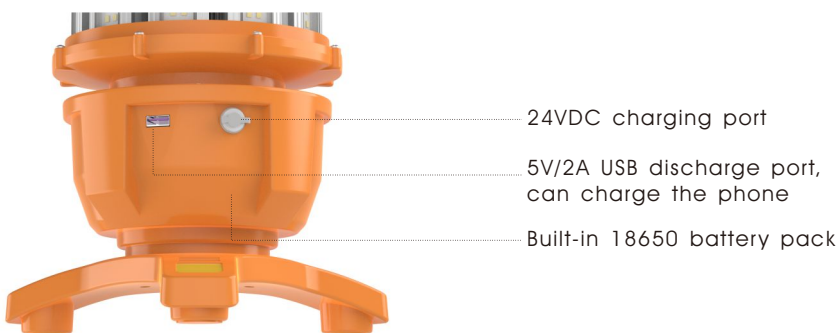

BACK

⚠ Cautions

- There are batteries inside, please do not squeeze or impact to prevent the battery from exploding.
- Do not immerse the lamp in water to prevent the battery from exploding.
- Please be careful to scalde your skin if you use the lamp for a long time.