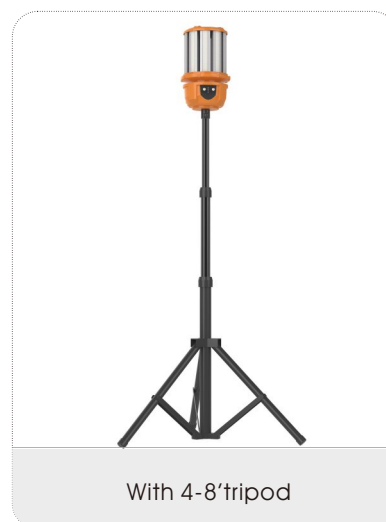

DATA SHEET

Power	50W
Model	BB-HJD-50W-Q3
Luminous Flux	Mode1: 7500lm$\pm$10%; Mode2: 4000lm$\pm$10%; Mode3: 2000lm$\pm$10%
Dimensions (Lamps)	$\varnothing$165X428mm
Net weight	2.2kg
Luminous Efficacy	$\geq$150lm/w
Voltage	100-277VAC50/60Hz
CCT	2700K SW / 3000K WW / 4100K NW / 5000K DW / 5700K CW / 6500K SCW
CRI	80+
Battery capacity	14.8V/7800mAh
USB output	5V/2A
Charging time	8H
Life Span	50,000 hours at 25°C
Operation Temp.	-40 to +45°C
Driver	Internal Power Supply.
Light Source	2835 SMD LED
Beam Angle	360° or 180°
Cover	Transparent cover(default)
Lamp Base	1.Lifting hook;2.Lifting ring 3.With 4-8'tripod
PF	>0.95
Warranty	5Years

► Usage